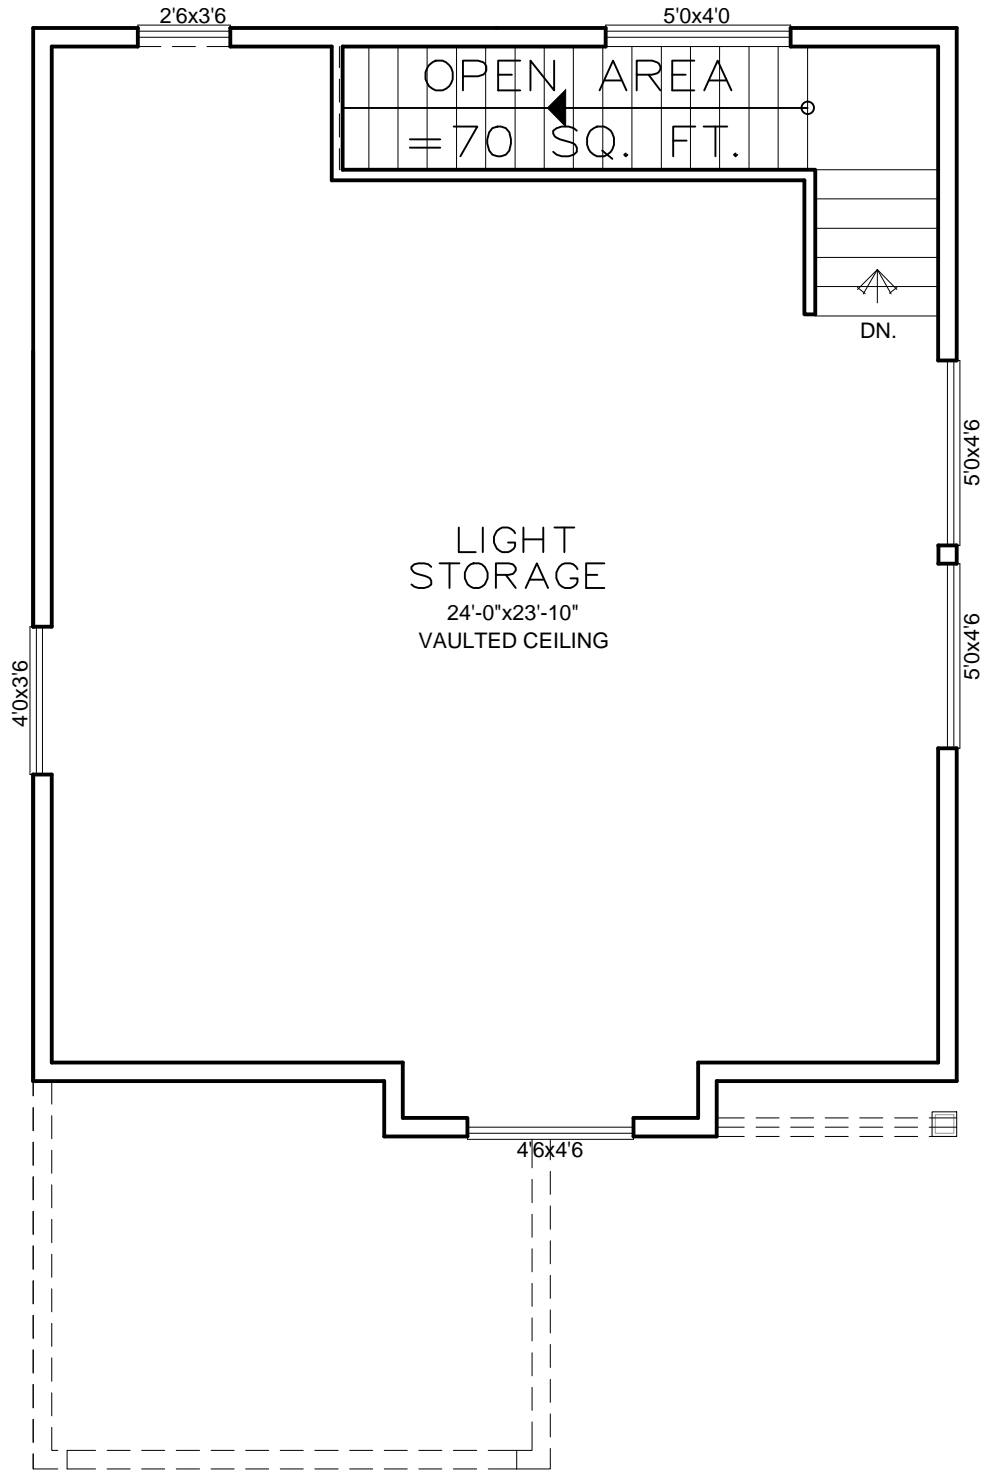

FRONT ELEVATION
West Lot : 21754 - 88 Ave. [Shop]

LOWER FLOOR = 860 SQ. FT.
West Lot : 21754 - 88 Ave. [Shop]

UPPER FLOOR = 656 SQ. FT.
West Lot : 21754 - 88 Ave. [Shop]

UPPER FLOOR [Suite] = 656 SQ. FT.
West Lot : 21754 - 88 Ave. [Shop]