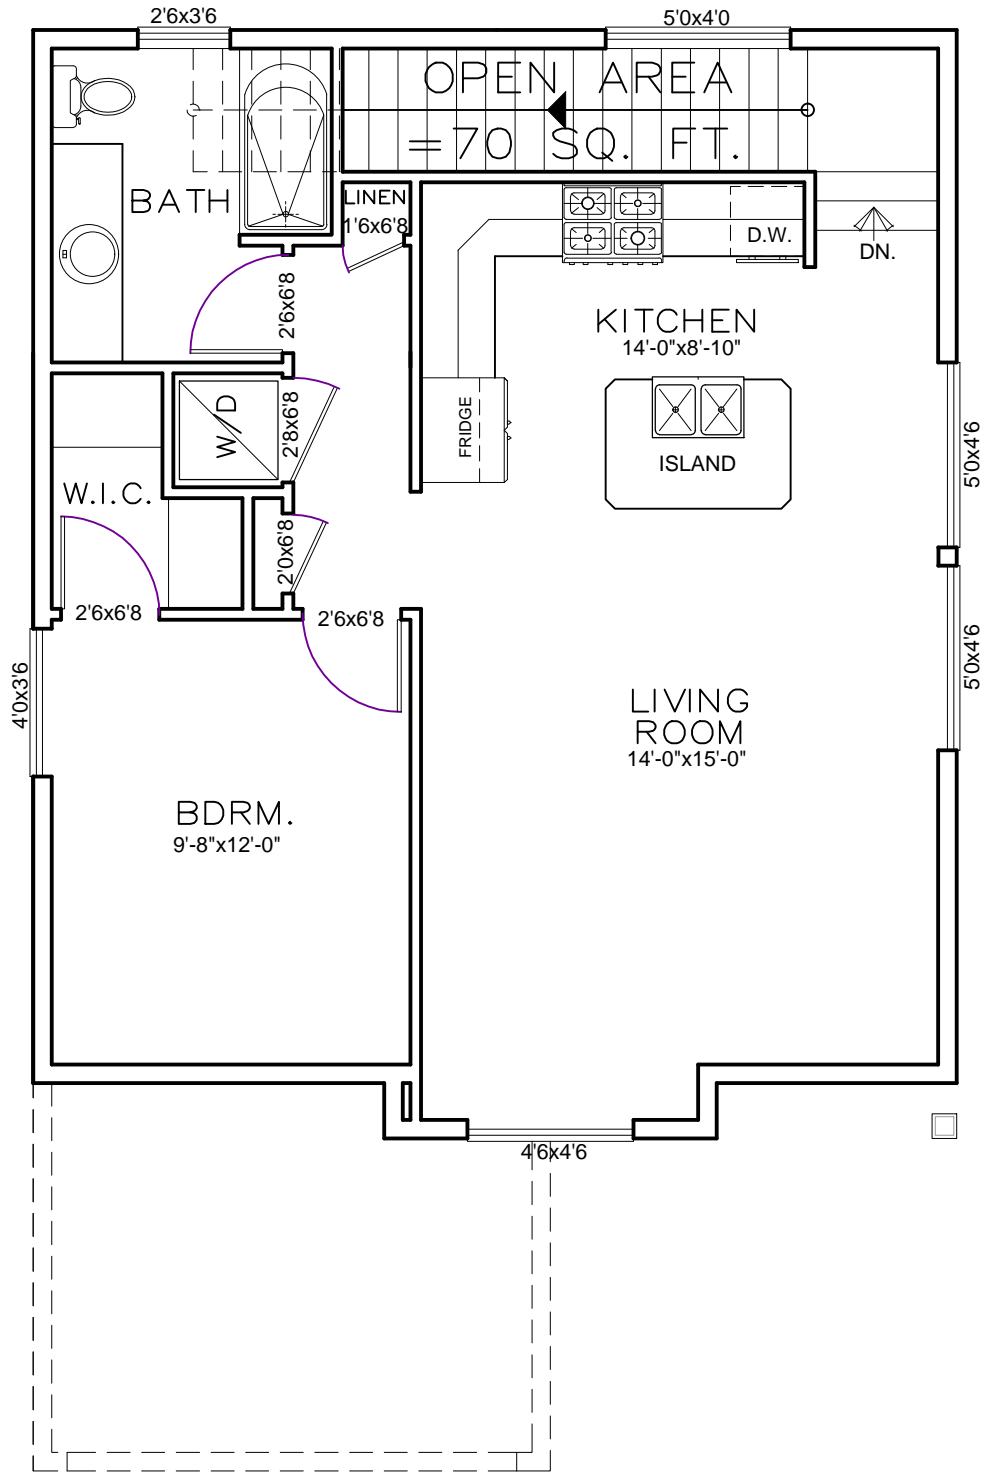

FRONT ELEVATION
West Lot : 21754 - 88 Ave. [Shop]

LOWER FLOOR = 860 SQ. FT.
West Lot : 21754 - 88 Ave. [Shop]

UPPER FLOOR = 656 SQ. FT.
West Lot : 21754 - 88 Ave. [Shop]

UPPER FLOOR [Suite] = 656 SQ. FT.
West Lot : 21754 - 88 Ave. [Shop]