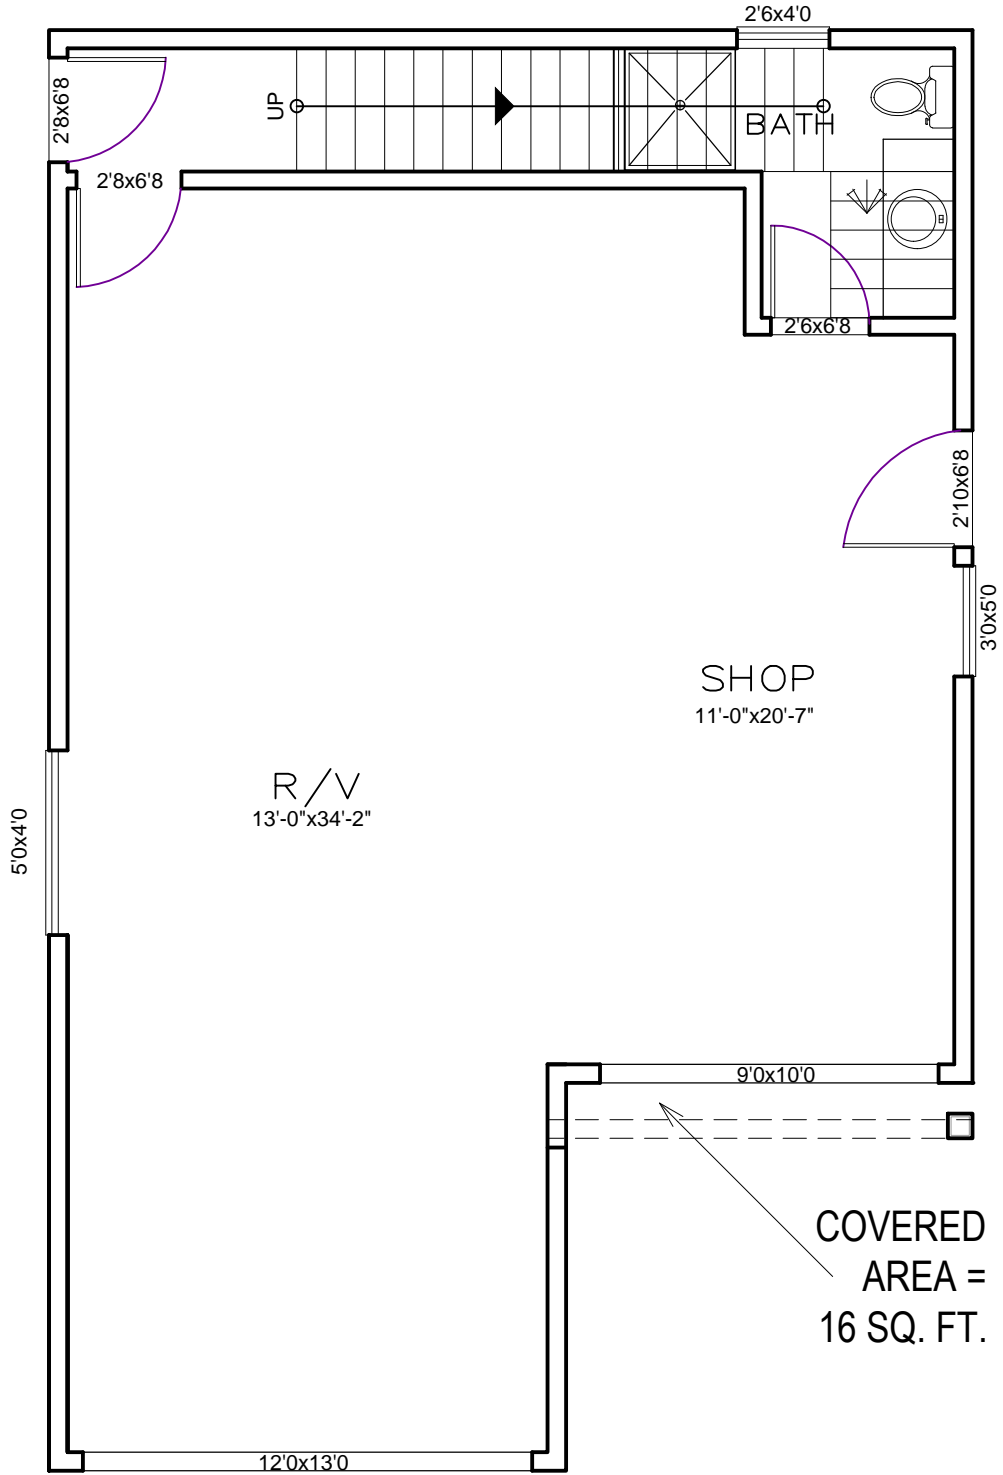

FRONT ELEVATION
West Lot : 21754 - 88 Ave. [Shop]

LOWER FLOOR = 860 SQ. FT.
West Lot : 21754 - 88 Ave. [Shop]

UPPER FLOOR = 656 SQ. FT.
West Lot : 21754 - 88 Ave. [Shop]

UPPER FLOOR [Suite] = 656 SQ. FT.
West Lot : 21754 - 88 Ave. [Shop]