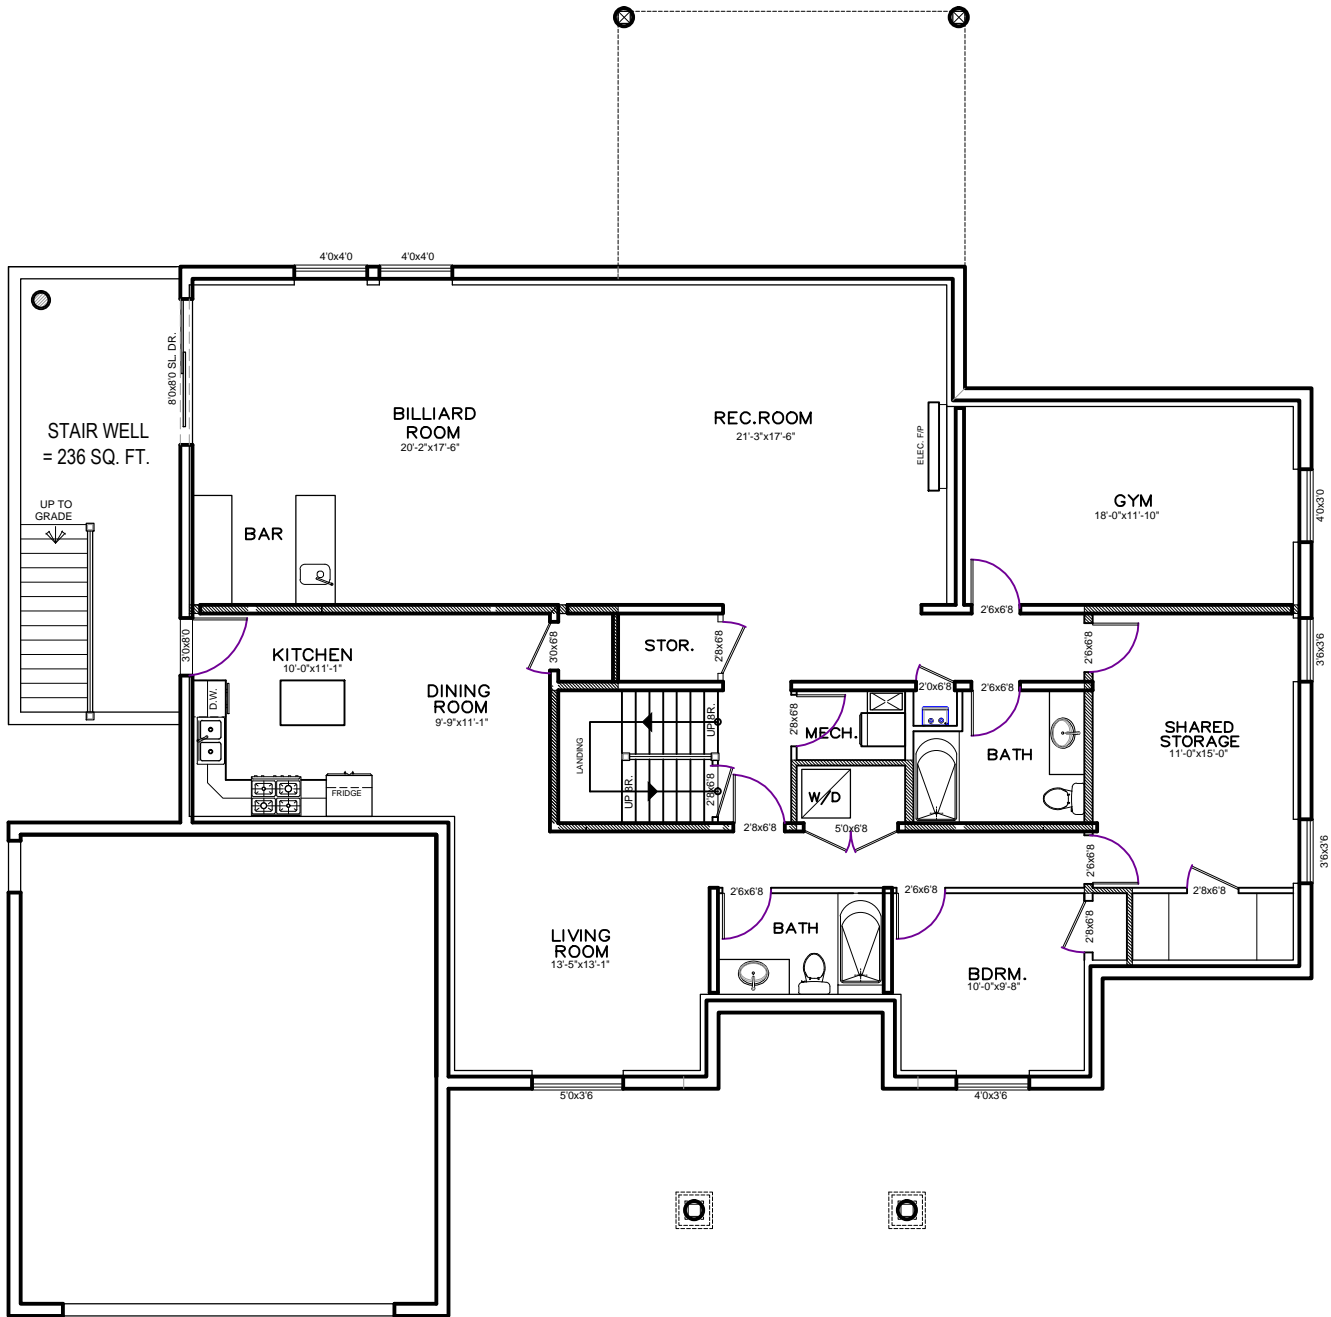

West Lot : 21754 - 88th. Avenue

TOTAL UPPER FLOOR = 1786 SQ. FT.  
*West Lot : 21754 - 88 Ave.*

PRINCIPAL DWELLING = 1354 SQ. FT.  
 SECONDARY SUITE = 764 SQ. FT.  
 SHARED STORAGE = 236 SQ. FT.  
 TOTAL BASEMENT = 2354 SQ. FT.

*West Lot : 21754 - 88 Ave.*