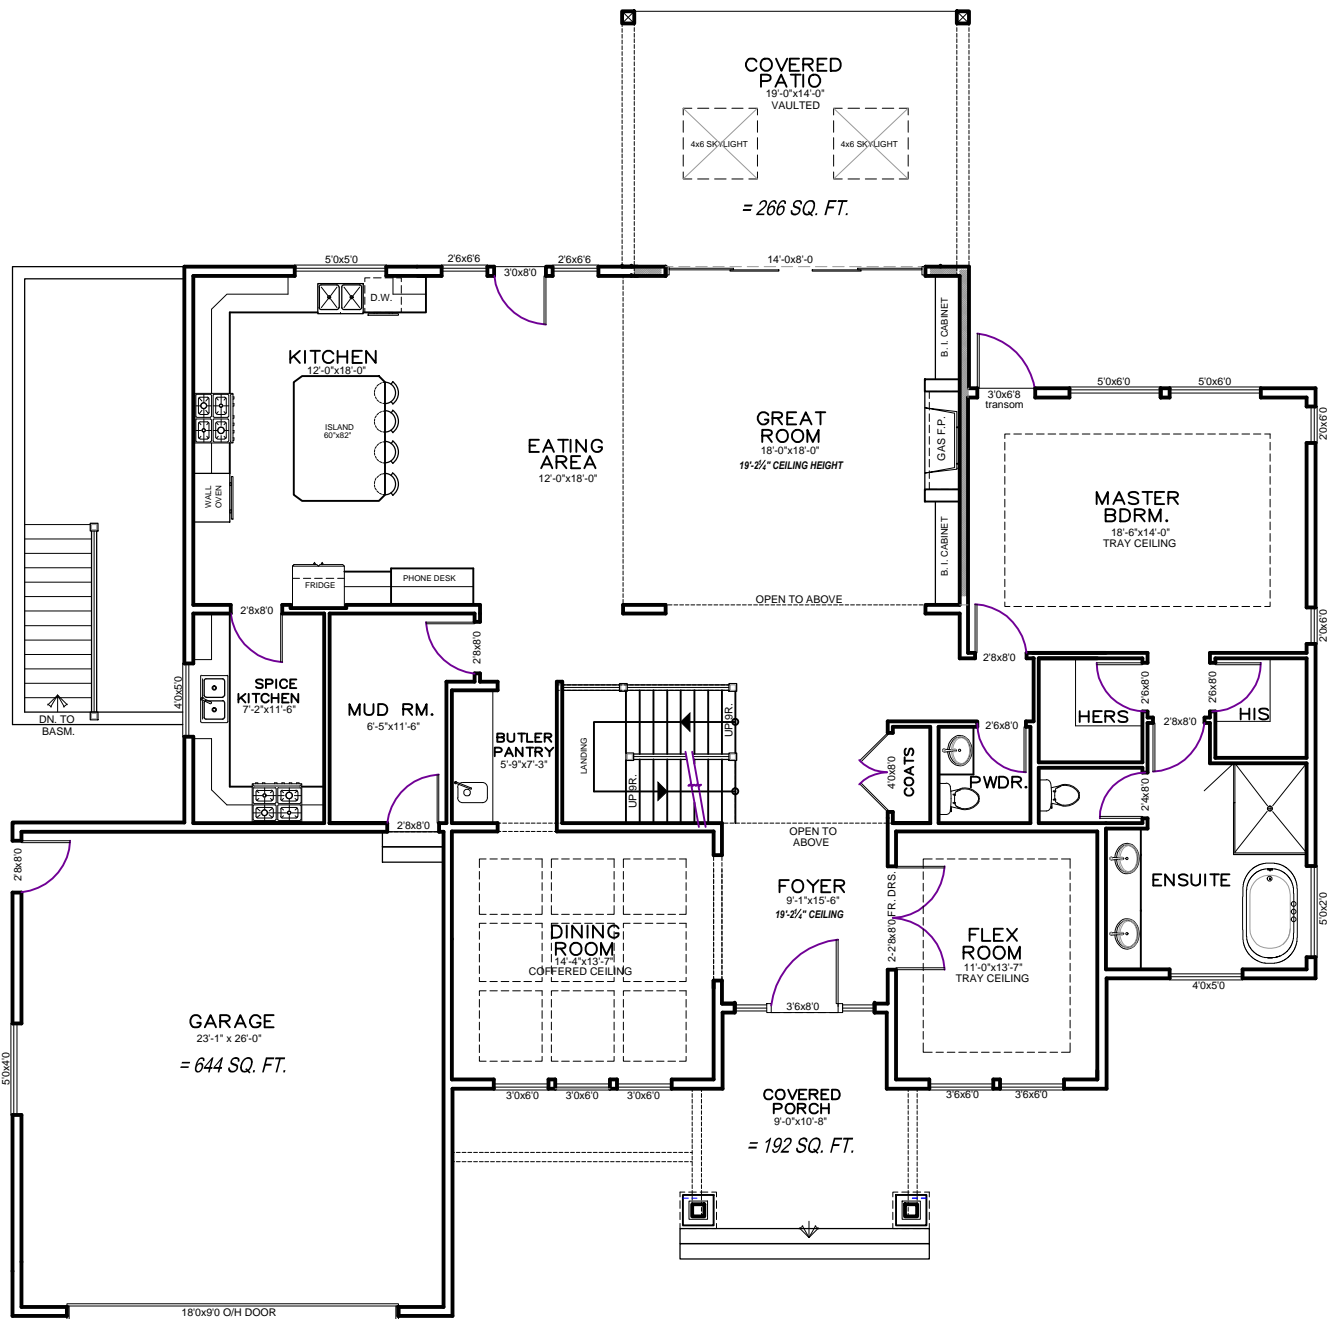

West Lot : 21754 - 88th. Avenue

TOTAL UPPER FLOOR = 1786 SQ. FT.  
*West Lot : 21754 - 88 Ave.*

PRINCIPAL DWELLING = 1354 SQ. FT.  
 SECONDARY SUITE = 764 SQ. FT.  
 SHARED STORAGE = 236 SQ. FT.  
 TOTAL BASEMENT = 2354 SQ. FT.

*West Lot : 21754 - 88 Ave.*