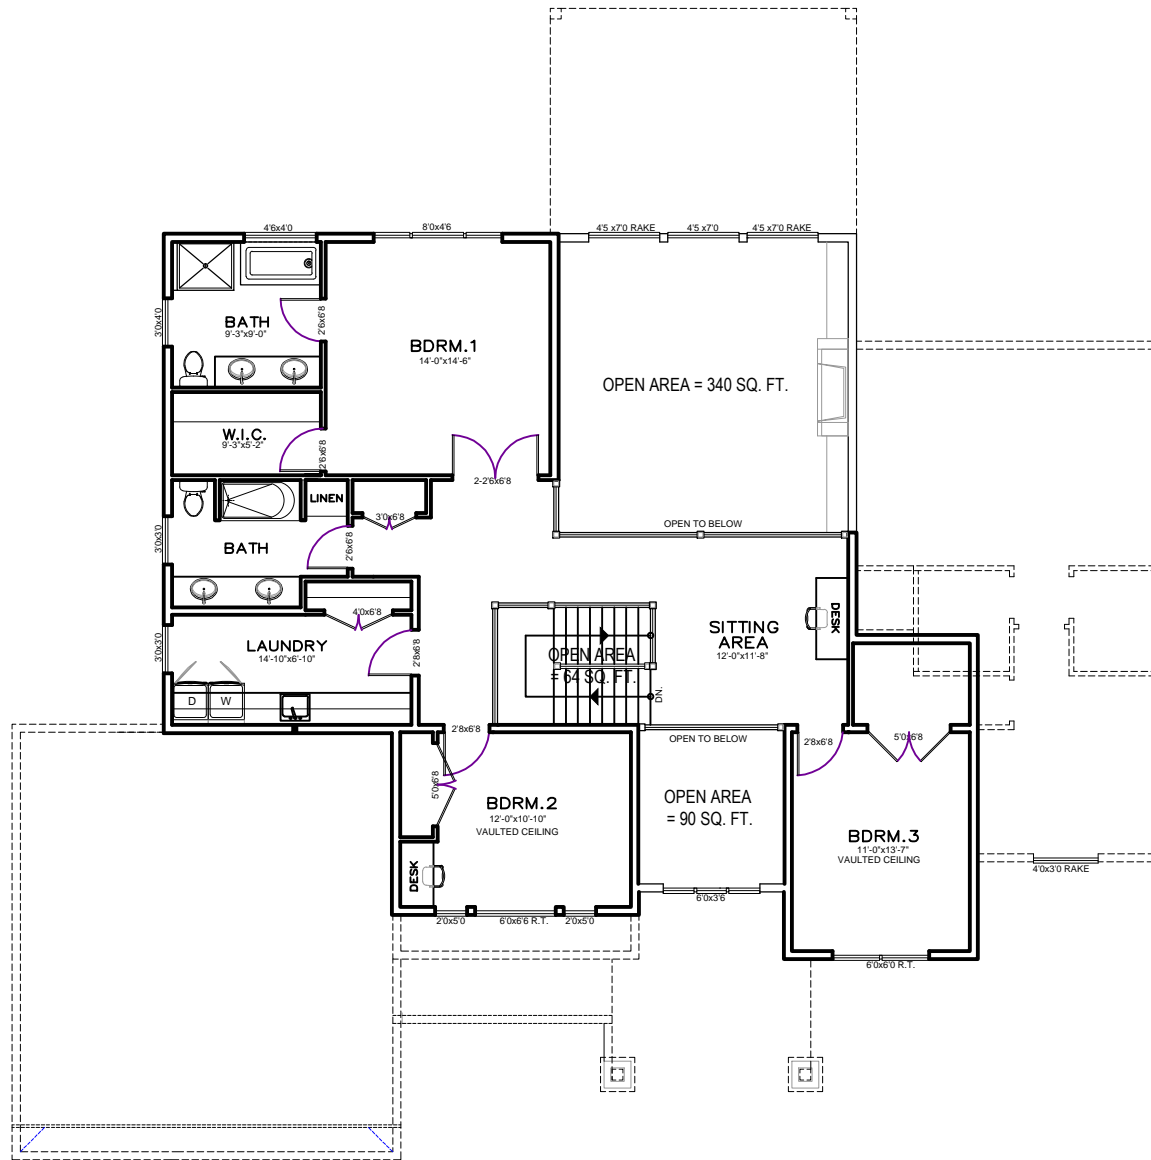

West Lot : 21754 - 88th. Avenue

TOTAL UPPER FLOOR = 1786 SQ. FT.  
*West Lot : 21754 - 88 Ave.*

PRINCIPAL DWELLING = 1354 SQ. FT.  
 SECONDARY SUITE = 764 SQ. FT.  
 SHARED STORAGE = 236 SQ. FT.  
 TOTAL BASEMENT = 2354 SQ. FT.

*West Lot : 21754 - 88 Ave.*