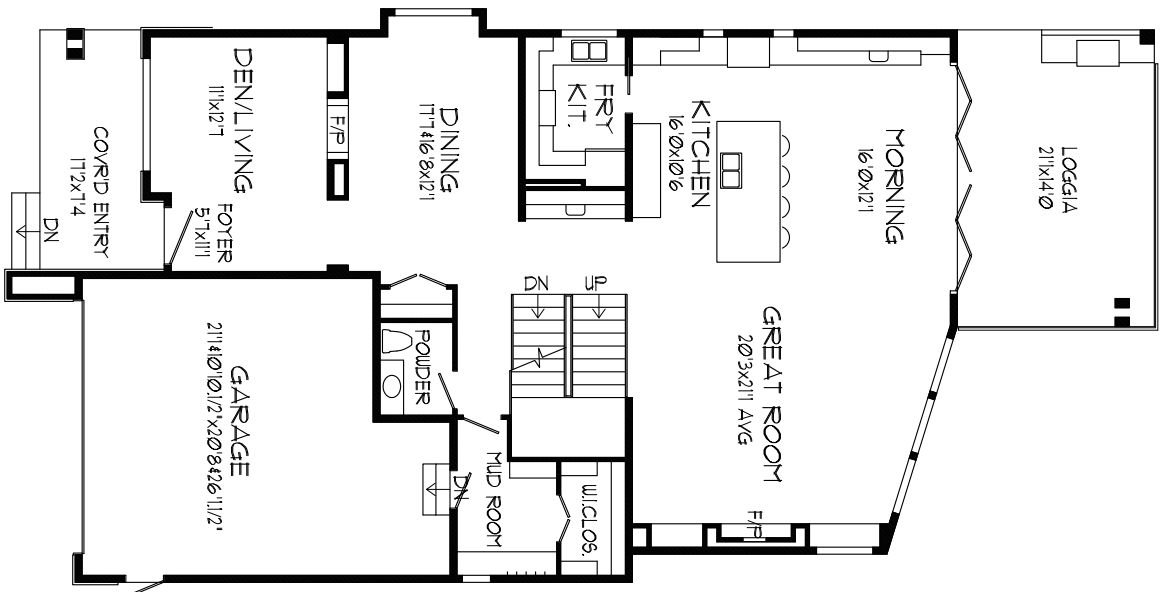

1,599.91 SQ.FT.
PLUS 93.63 SQ.FT. STAIRS

1,771.63 SQ.FT.
PLUS 522.11 SQ.FT. GARAGE

2,282.49 SQ.FT.

DESIGN BY RAYMOND S. BONTER, DESIGNER LTD. - 604-535-3322