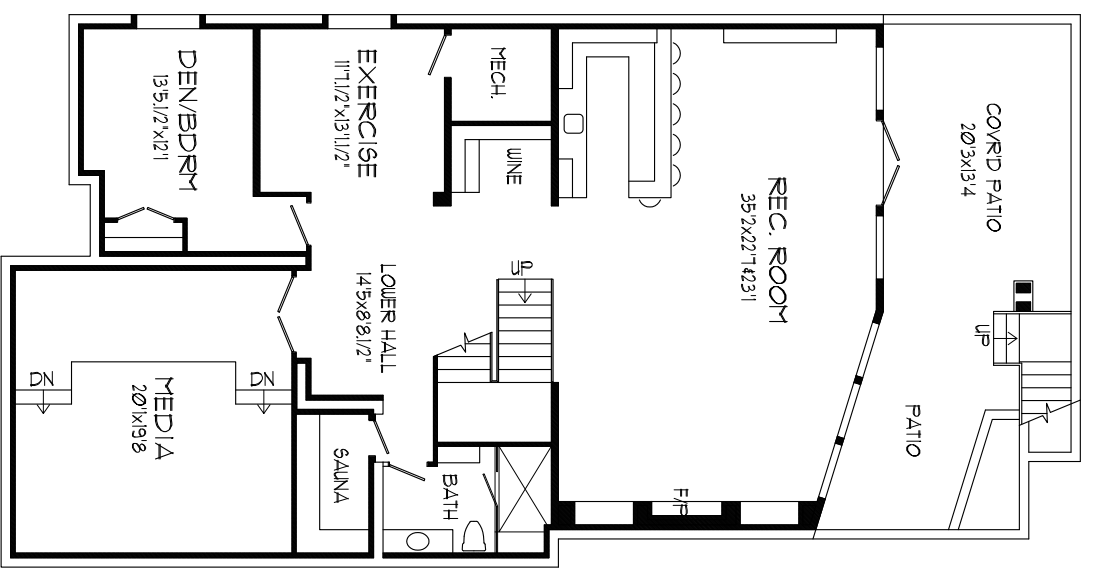

1,599.91 SQ.FT.
PLUS 93.63 SQ.FT. STAIRS

1,771.63 SQ.FT.
PLUS 522.11 SQ.FT. GARAGE

2,282.49 SQ.FT.

DESIGN BY RAYMOND S. BONTER, DESIGNER LTD. - 604-535-3322