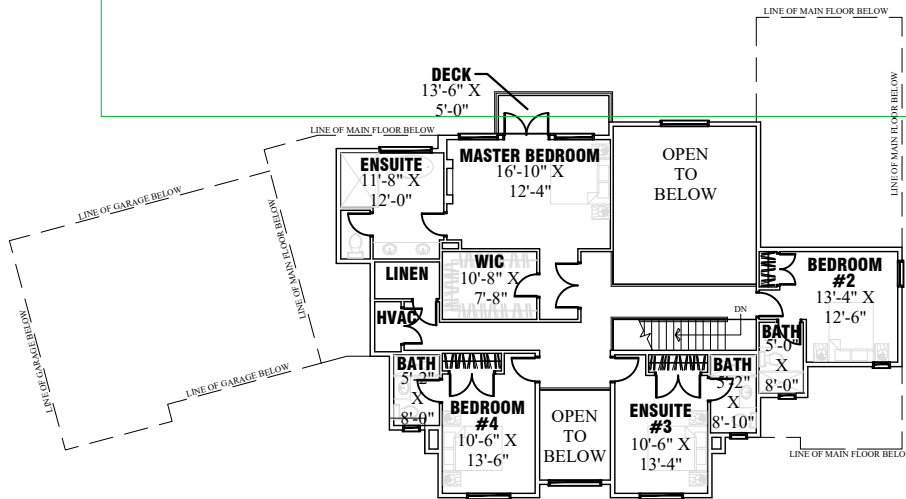

EAST ELEVATION

DAG DESIGN & COMPANY
1150 Maple Street, White Rock, B.C., V4B-4M6
604. 538. 2981
DAGDESIGNCO.CA