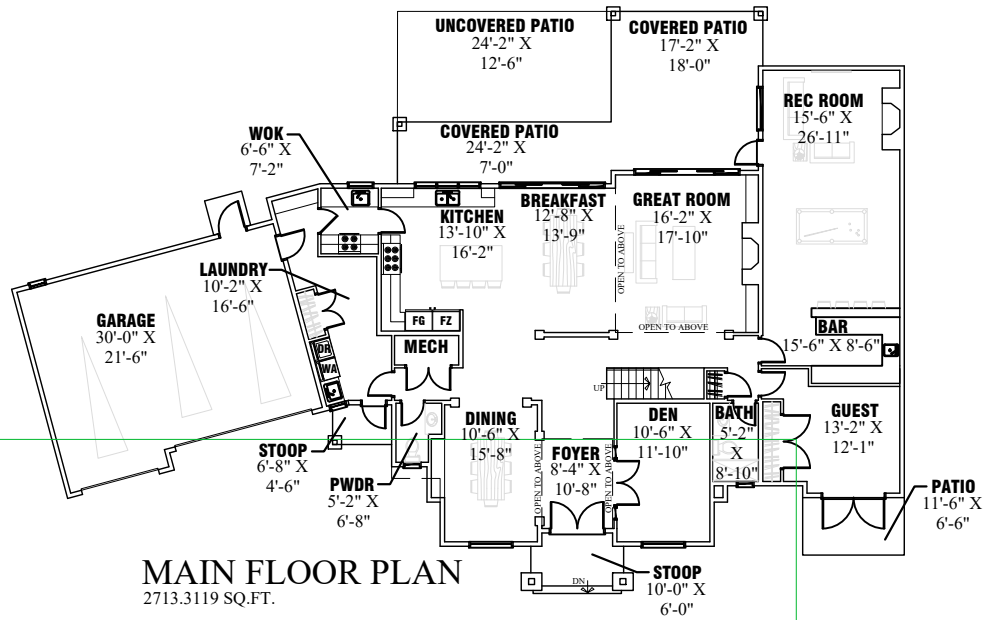

EAST ELEVATION

DAG DESIGN & COMPANY
1150 Maple Street, White Rock, B.C., V4B-4M6
604. 538. 2981
DAGDESIGNCO.CA