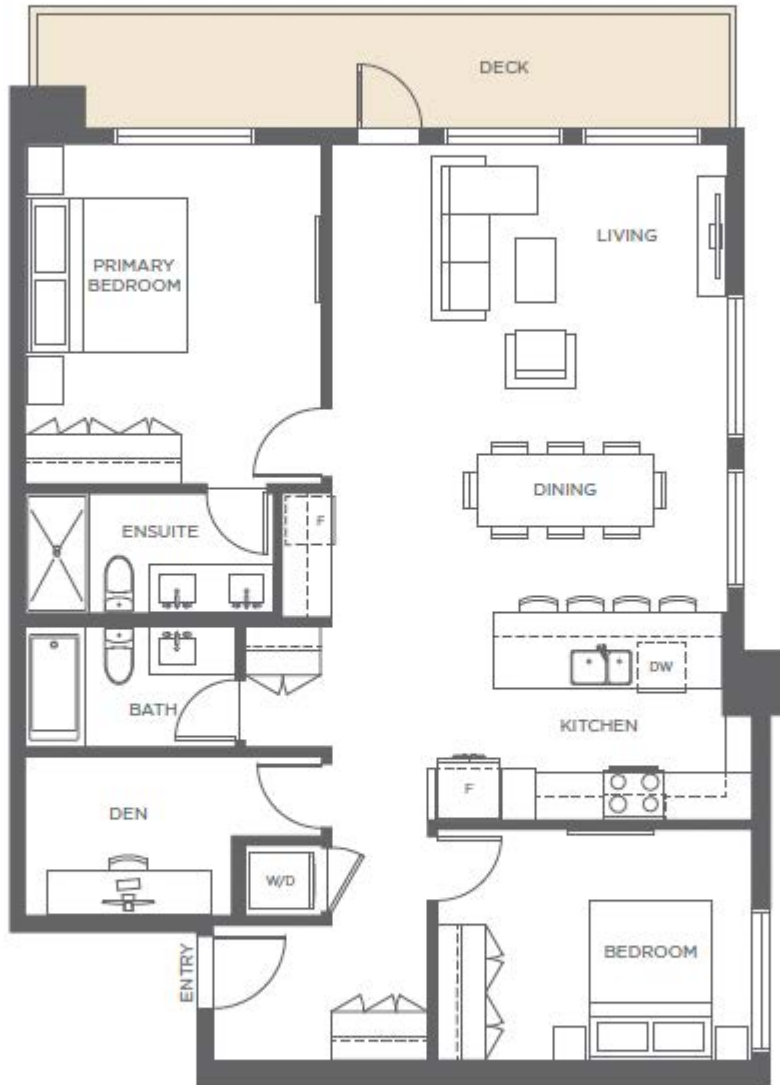

D8

2 Bedroom + Den, 2 Bath

Interior 1,166 SF

Exterior 146 SF

Total 1,312 SF

EMINENCE
AT KNOX MOUNTAIN